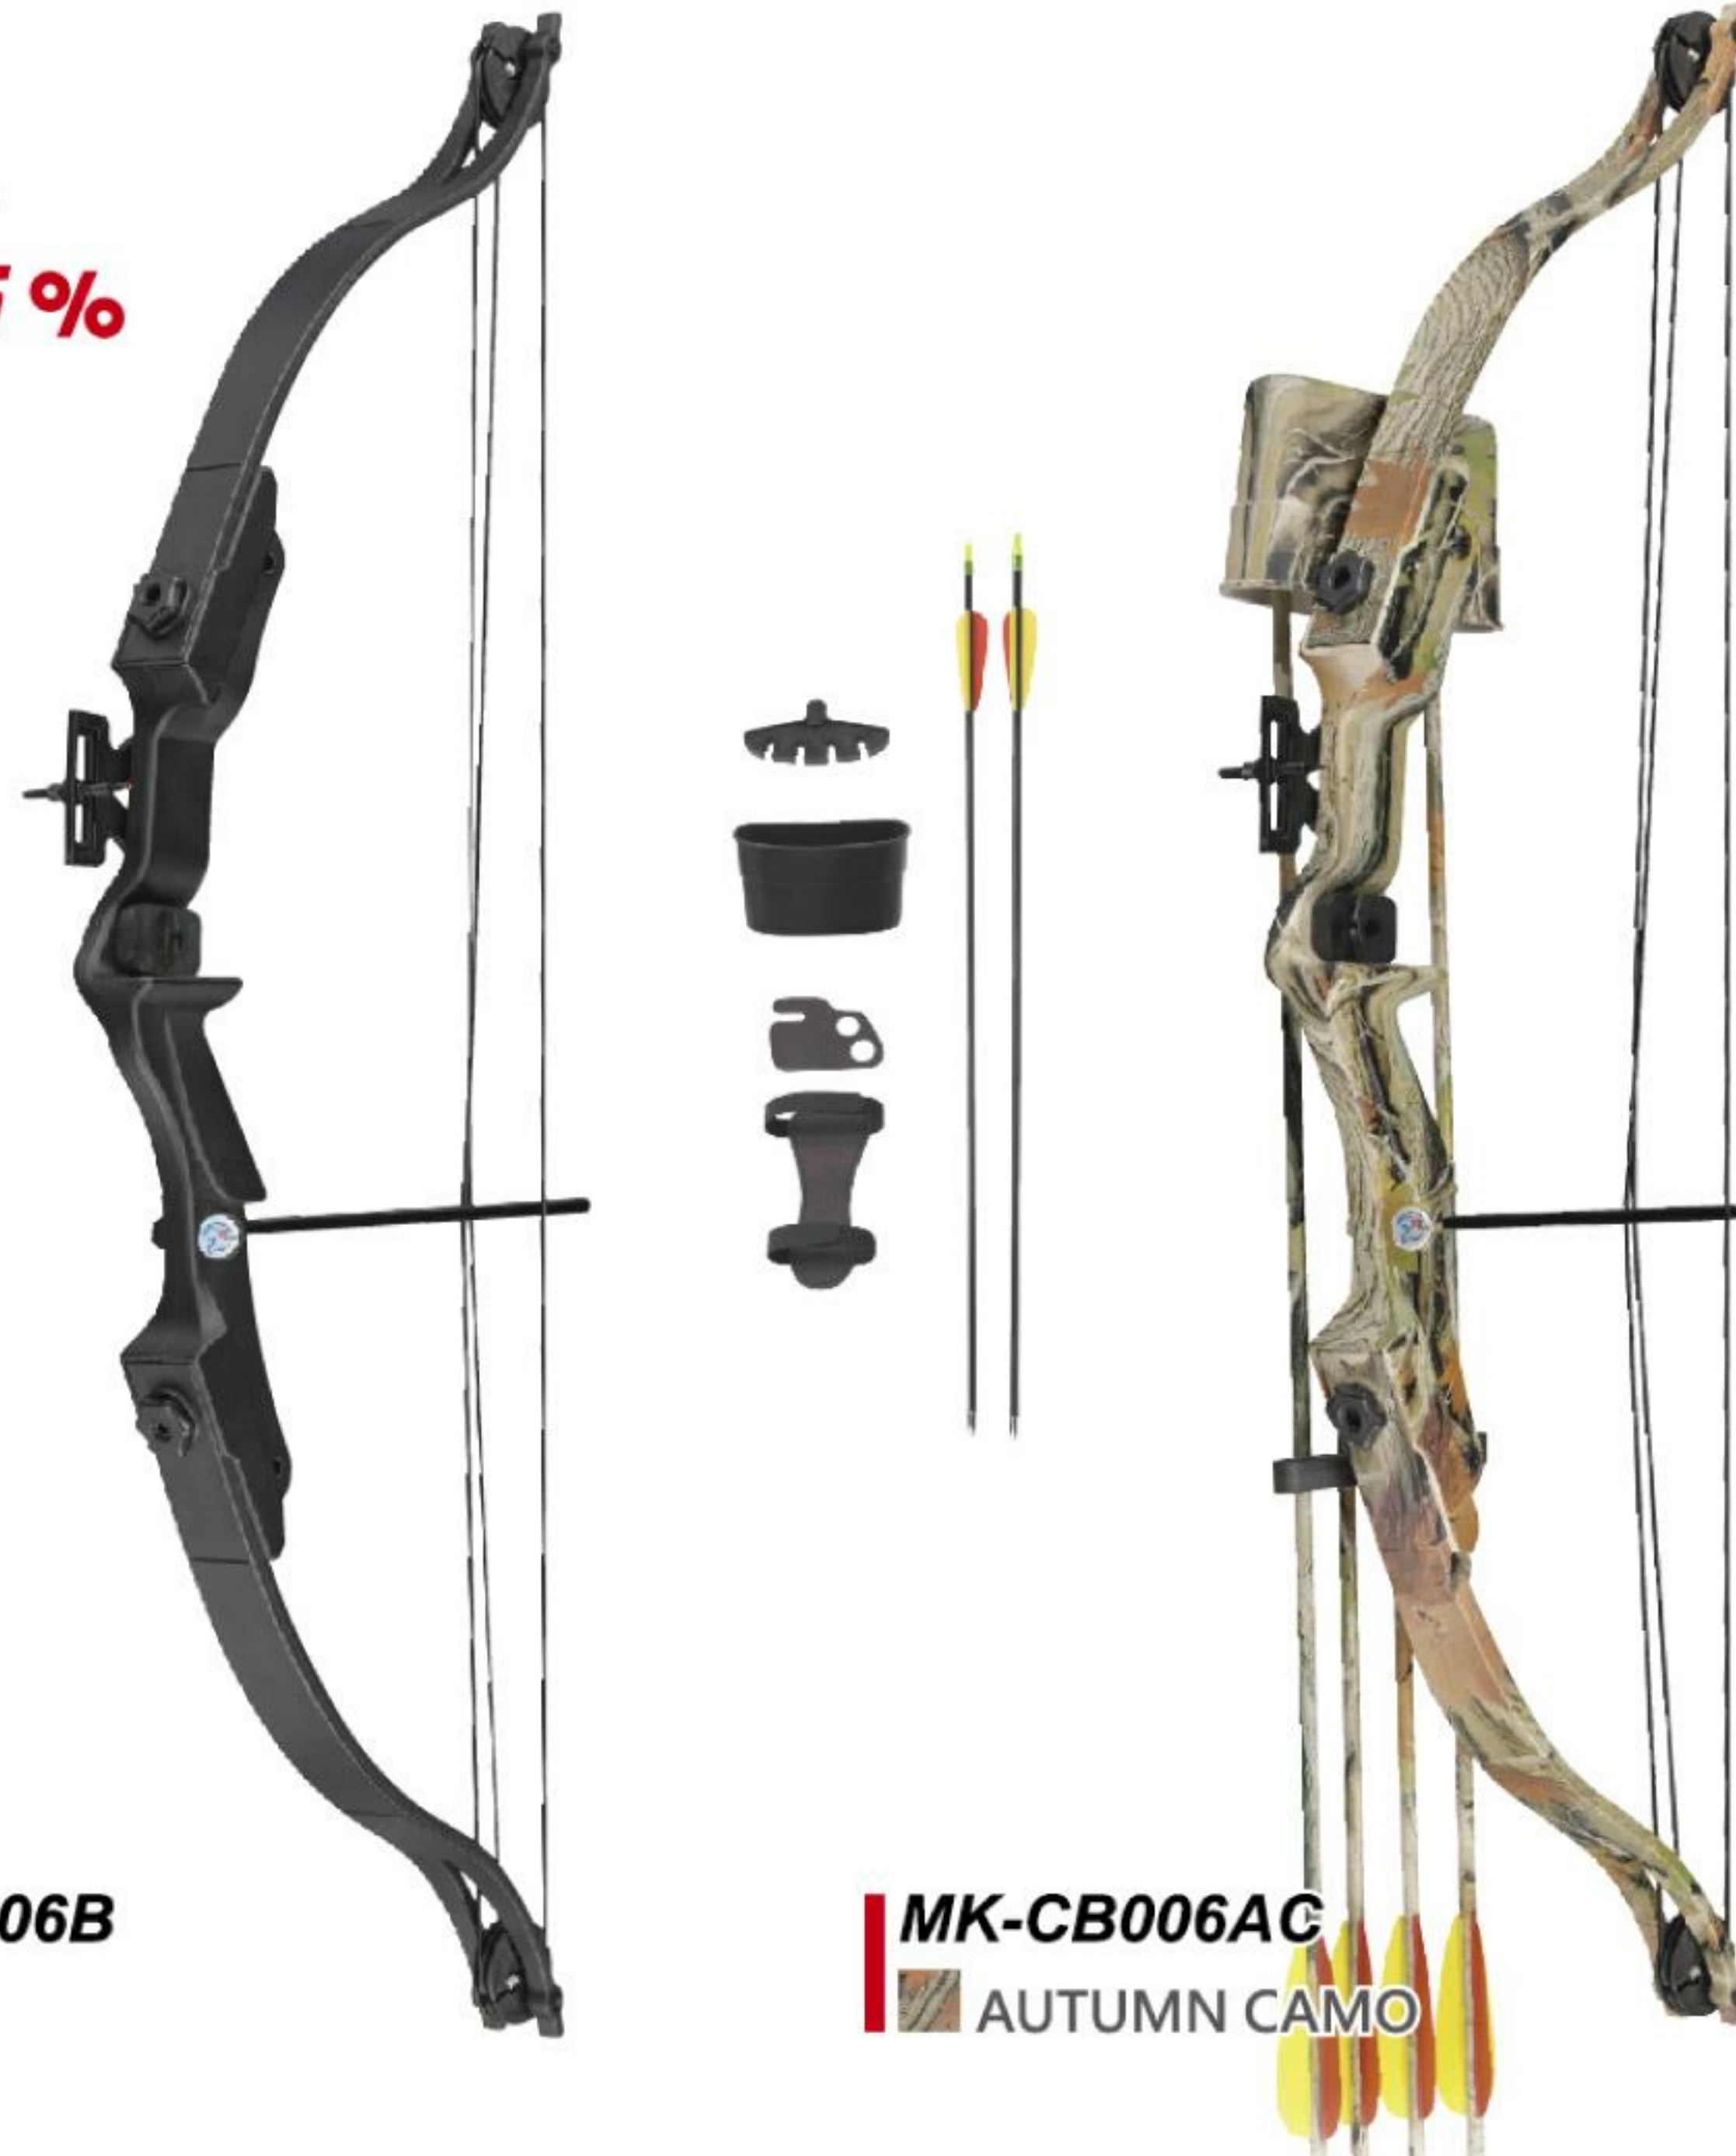

20 LBS COMPOUND BOW SET

MK-CB006B ■ BLACK MK-CB006AC ■ AUTUMN CAMO

> RISER > LIMB
PLASTIC PLASTIC

CABLE WIRE STRING

LET OFF 65%