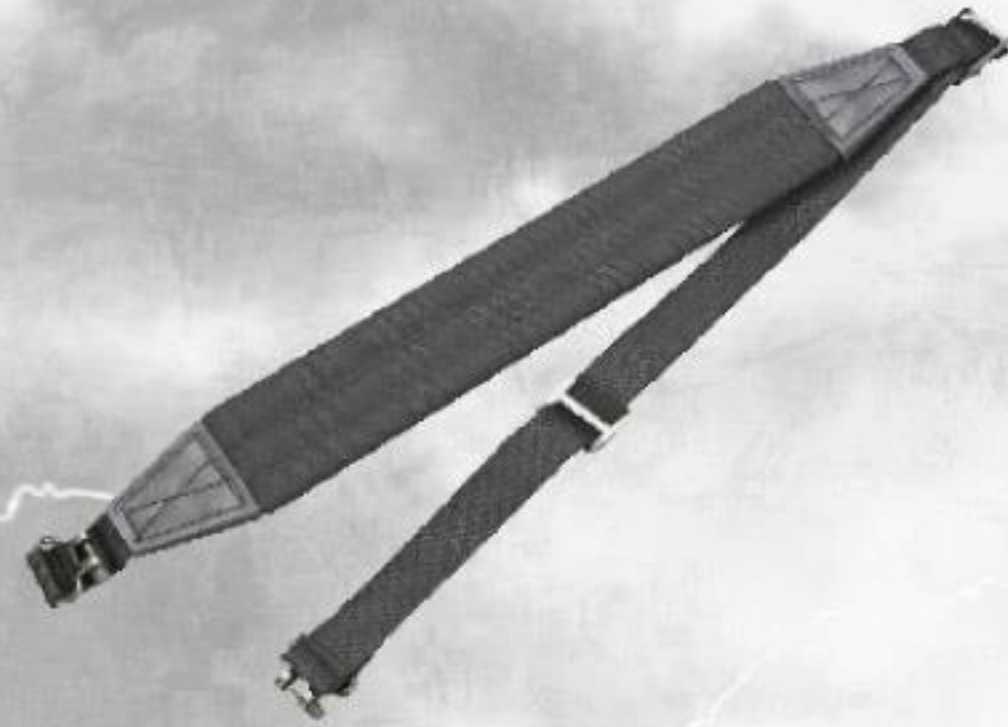

24

25

26

27

28

29