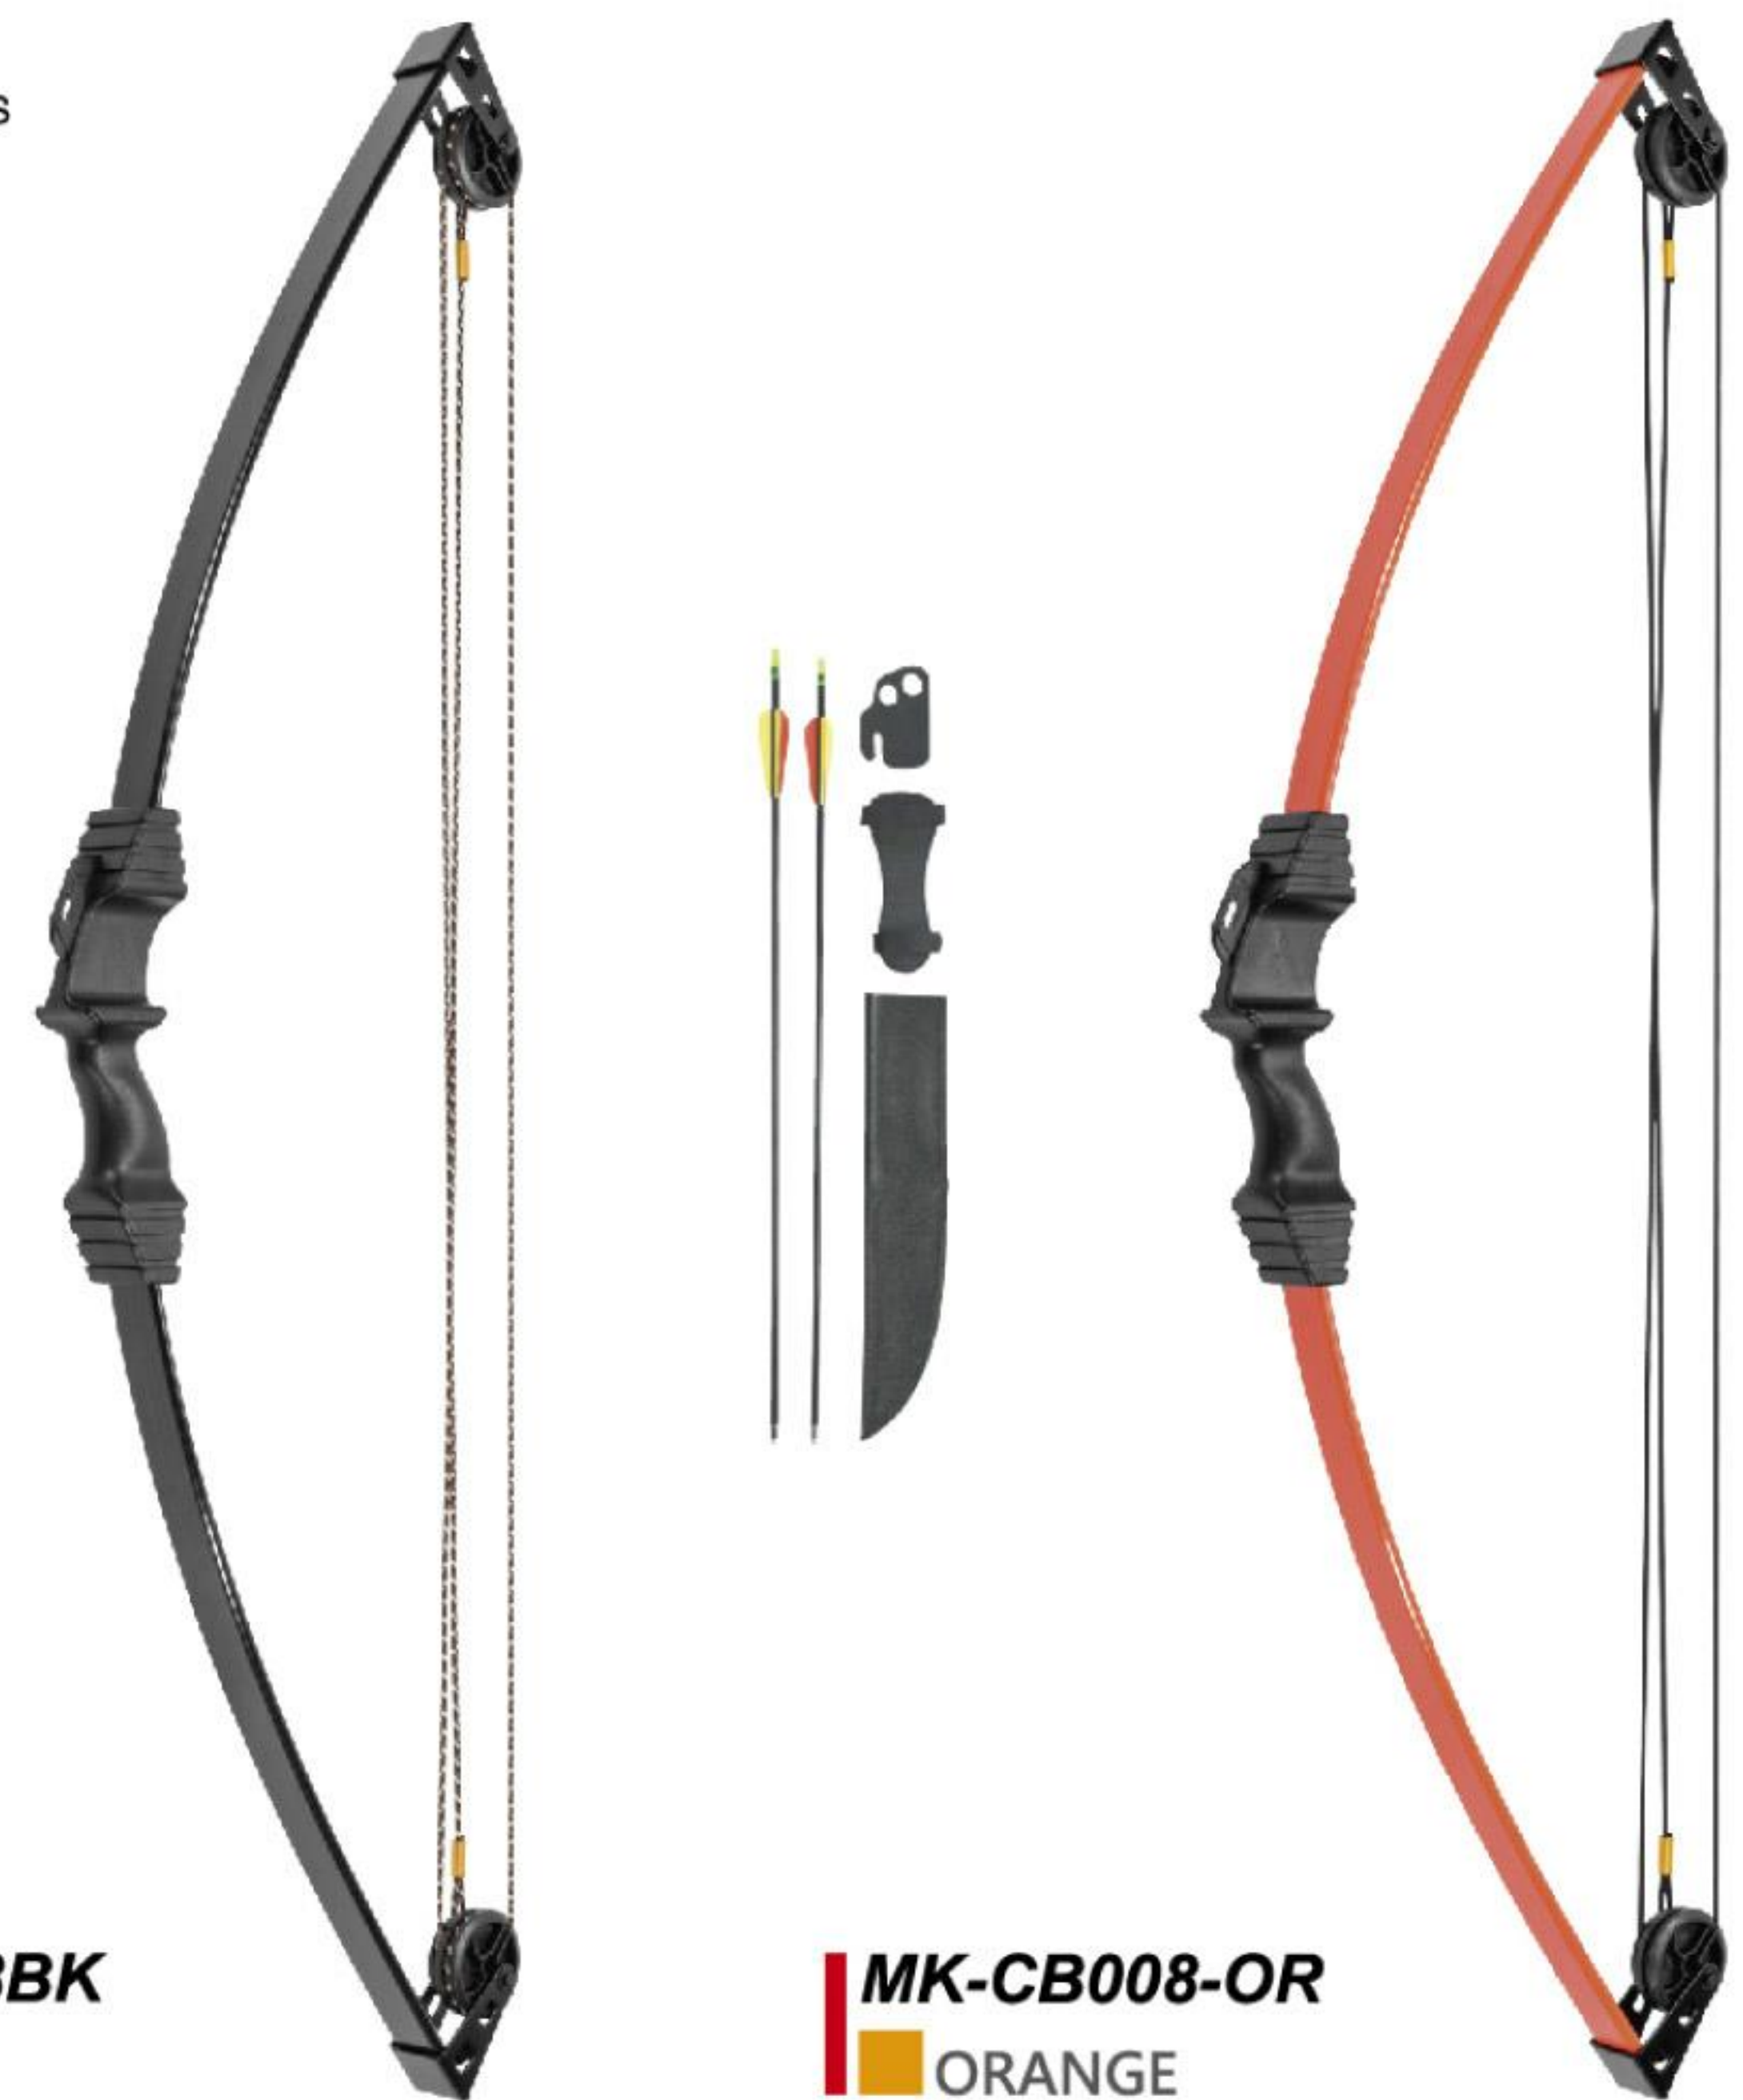

15 LBS RECURVE BOW SET

MK-RB008BK ■ BLACK MK-RB008-OR ■ ORANGE

> RISER PLASTIC > LIMB FIBERGLASS

10 LBS COMPOUND BOW SET

MK-CB008BK ■ BLACK MK-CB008-OR ■ ORANGE

> RISER PLASTIC > LIMB FIBERGLASS

SPECIFICATIONS