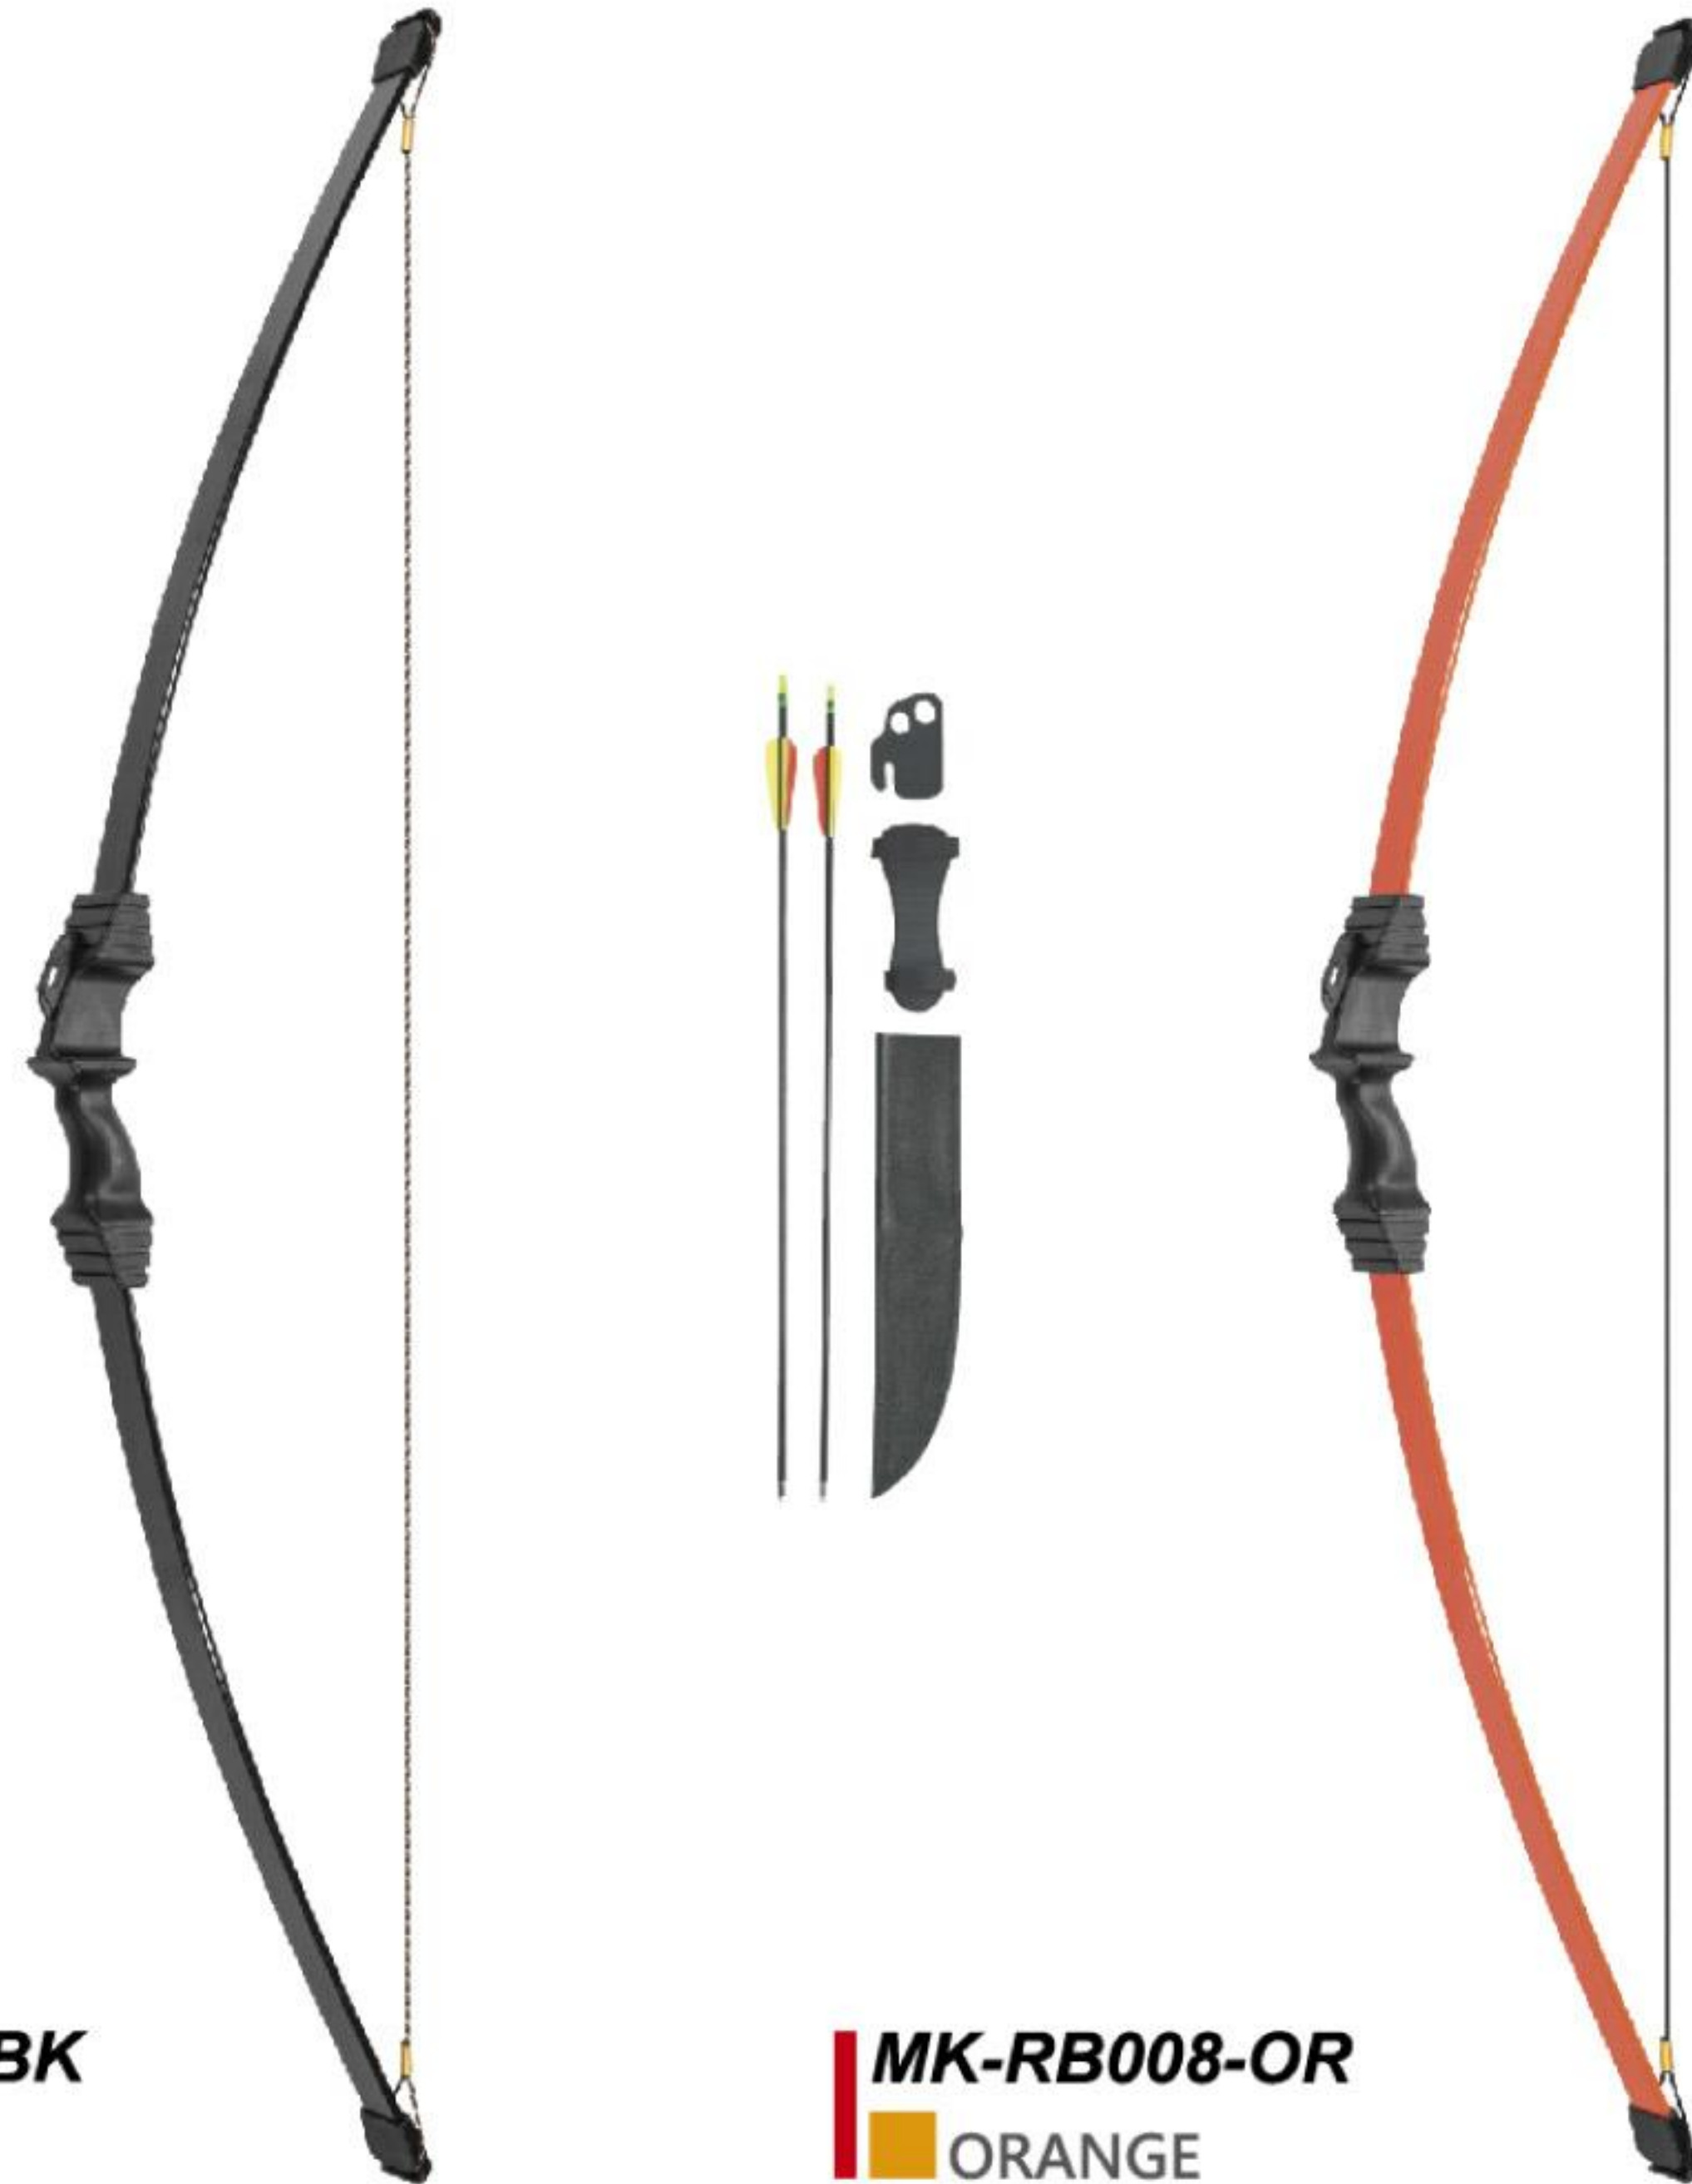

15 LBS RECURVE BOW SET

MK-RB008BK ■ BLACK MK-RB008-OR ■ ORANGE

> RISER PLASTIC > LIMB FIBERGLASS