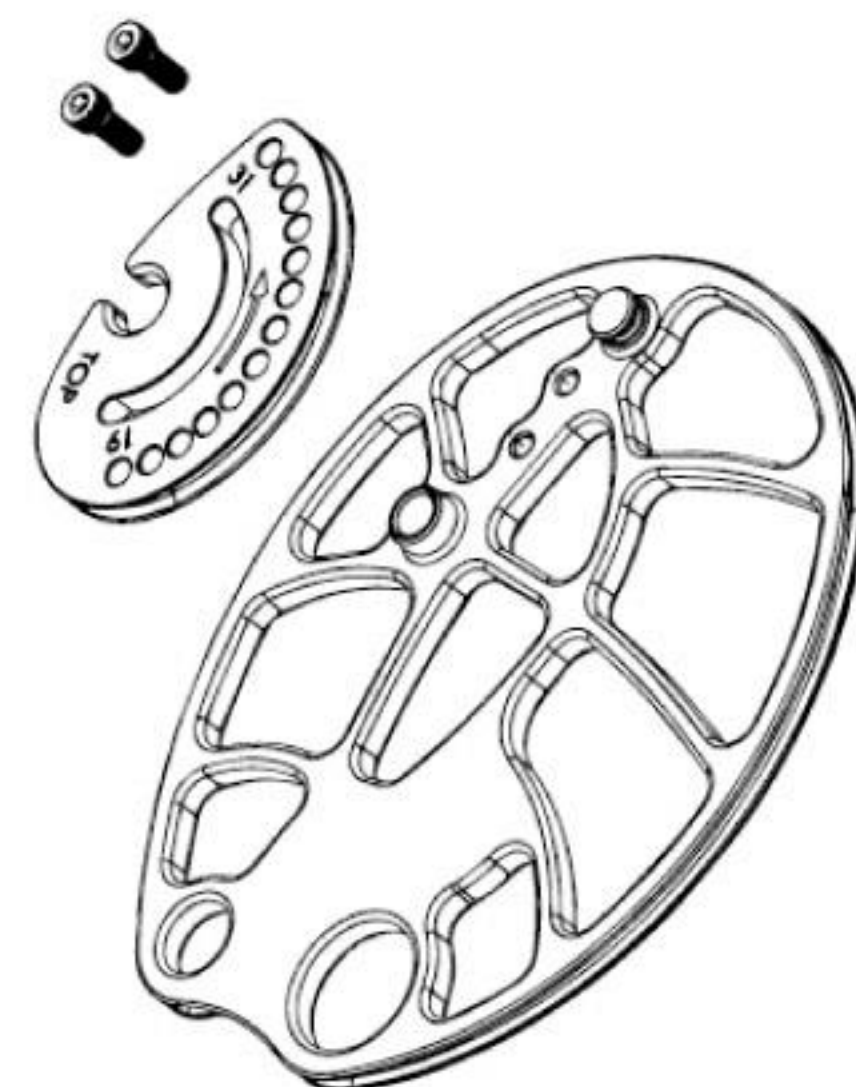

CONTENTS

CROSSBOWS

MK-XB56	07
MK-XB55	09
MK-XB53	11
MK-XB52	13
MK-400	15
MK-380	17
MK-350	19
MK-300	21
MK-XB001	22
MK-XB23	23
MK-XB21	25
MK-175	27
MK-150A1	28
MK-150A1H	30
MK-150A2	31
MK-180	32
MK-120	33
MK-80A4AL	34
MK-80A4PL	34
MK-80A3	35
MK-80A1	35
MK-50A2/5PL	36
MK-50A1/5PL	36
ACCESSORIES	37

ARCHERY BOWS

MK-CBA2	43
MK-CB75	45
MK-CB50	47
MK-CB55	49
MK-RB001	50
MK-CB30	51
MK-CBK1	52
MK-CB006	55
MK-RB007	56
MK-RB008	57
MK-CB008	58
MK-RB015	59
MK-CB015	59
MK-RB009	60
MK-RB010	60
MK-RB011	60
ACCESSORIES	61

OTHER

ARROWS	63
SLINGSHOTS	69
BLOWGUNS	73
BATONS	75

MAN KUNG

Established in 1988, the Man Kung Company is dedicated to the design and manufacture of a wide range of crossbows, bows and related products.

Since the company was established, we have always been dedicated to the research and development of new products to meet current market demands.

Insisting on quality is a tradition at Man Kung. Man Kung's outstanding quality has won us a high reputation from both domestic and international customers.

In addition, we have a strong commitment for providing customers with the most competitive prices and fast delivery. These have established Man Kung as a dependable brand name in both domestic and foreign markets.