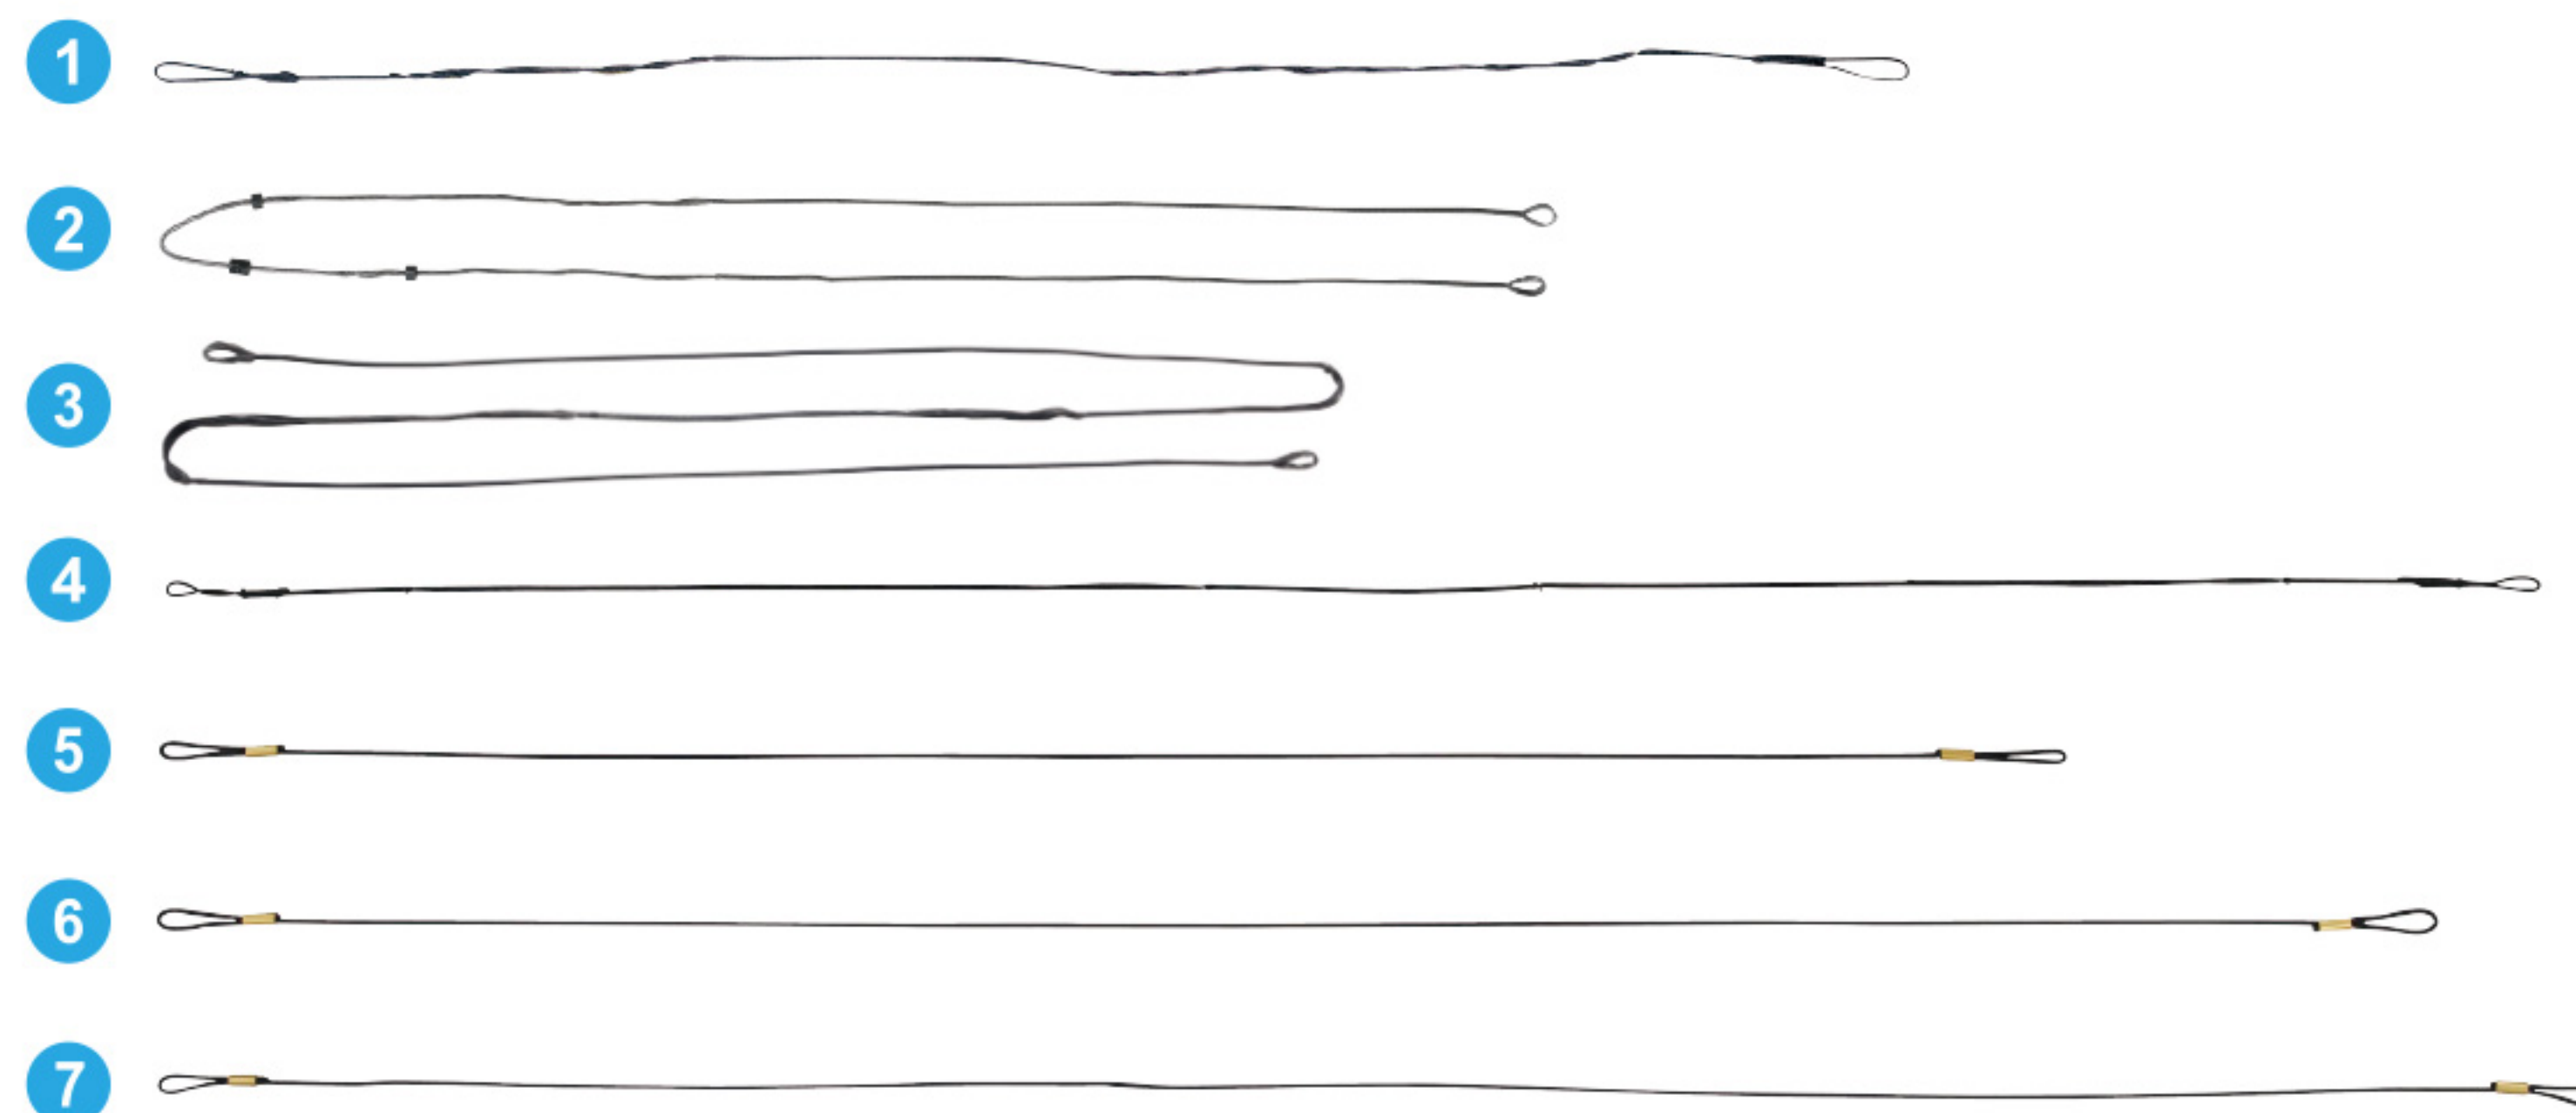

MK-WS

Wrist Sling

MK-RA

Adjustable release aid

MK-SIGHT

Sight with 3 pin

MK-BQ/BK

4-Arrow quiver for MK-CB009 /
MK-CB006 / MK-RB007 Bows

MK-BQ/AC

4-Arrow quiver for MK-CB009 /
MK-CB006 / MK-RB007 Bows

VANE-2.5"

2.5" vane for bolt (9 pcs / bag)

VANE-3.0"

3.0" vane for bolt (9 pcs / bag)

SUPPLIES

CABLE FOR ARCHERY

STRINGS FOR ARCHERY

- 1 **MK-CBC55** Cam + Cable wire for MK-CB55
- 2 **MK-CBC75** Buss cable for MK-NCB75 (2 pcs / set)
- 3 **MK-CBCA2** Buss cable for MK-CBA2 (2 pcs / set)

- 1 **MK-CBS55** String for MK-CB55
- 2 **MK-CBS75** String for MK-NCB75 (2 pcs / set)
- 3 **MK-CBSA2** String for MK-CBA2
- 4 **MK-RBS007** String for MK-RB007
- 5 **MK-RBS009** String for MK-RB009
- 6 **MK-RBS010** String for MK-RB010
- 7 **MK-RBS011** String for MK-RB011