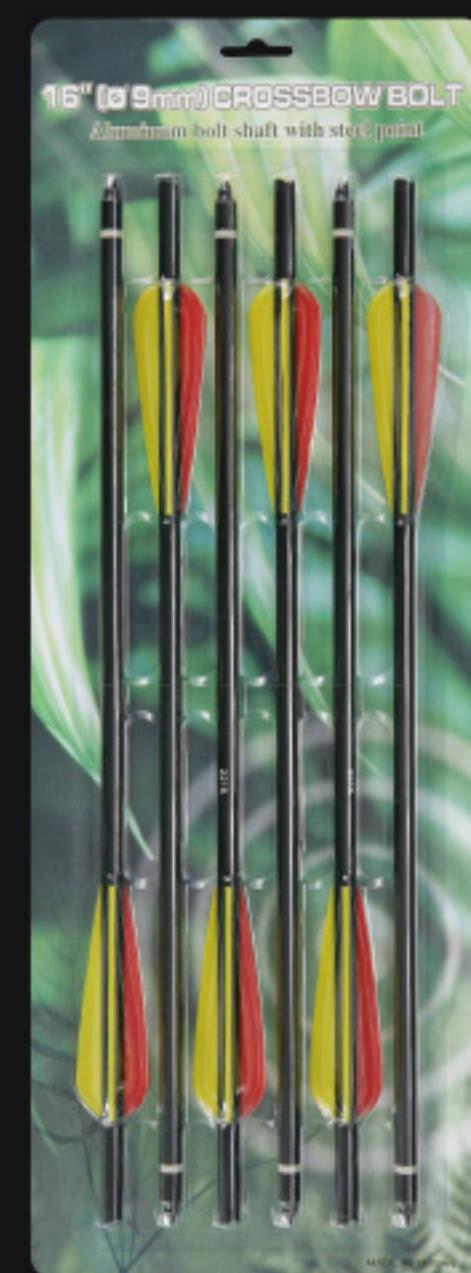

PISTAL CROSSBOW

▲ **PLASTIC BOLT**

▲ **ALUMINUM BOLT**

ALUMINUM BOLT

Aluminum bolts are lightweight, high flight speed and durable tip materials.

▲ **6 PCS / CARD**

CARBON BOLT

Carbon bolt has many advantages, they are strong, have increased resistance to deformation, and are durable.