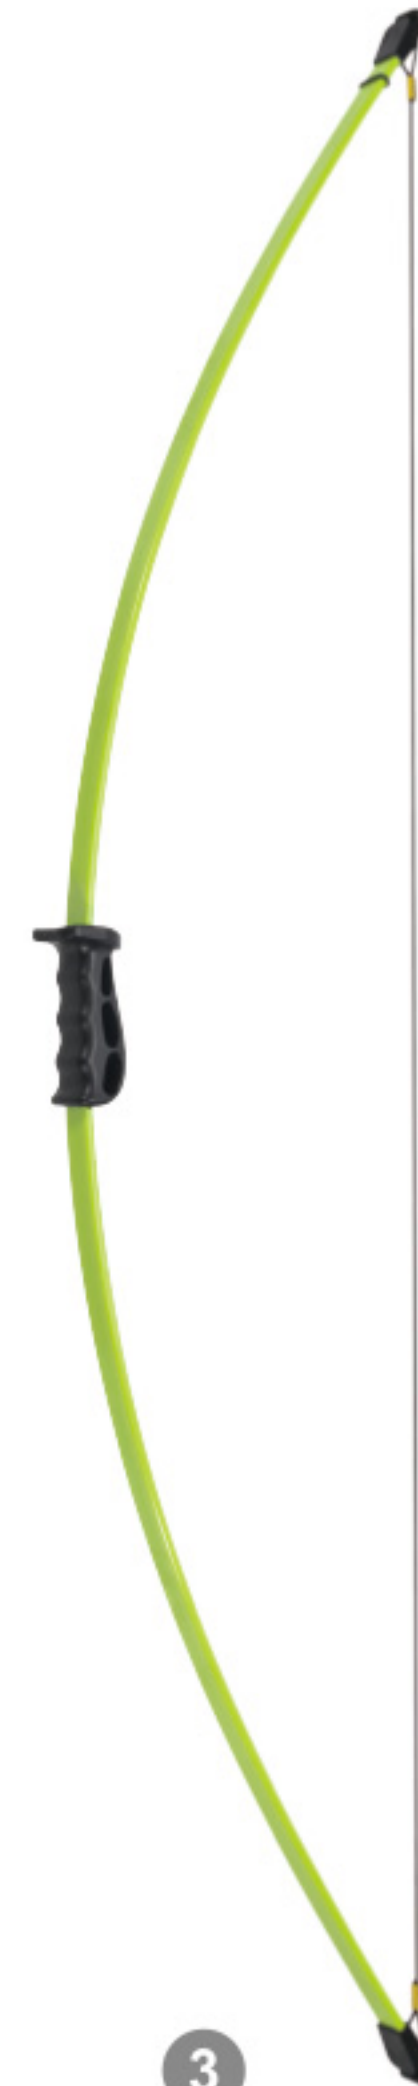

3

30" FIBERGLASS ARROW RECOMMENDED

SPECIFICATIONS

	MK-RB009	MK-RB010	MK-RB011
SPEED	65 FPS	80 FPS	85 FPS
DRAW WEIGHT	10 LBS	15 LBS	15 LBS
DRAW LENGTH	22"	24"	28"
LENGTH	36"	44"	51"
WEIGHT	0.35LBS	0.63LBS	0.88LBS