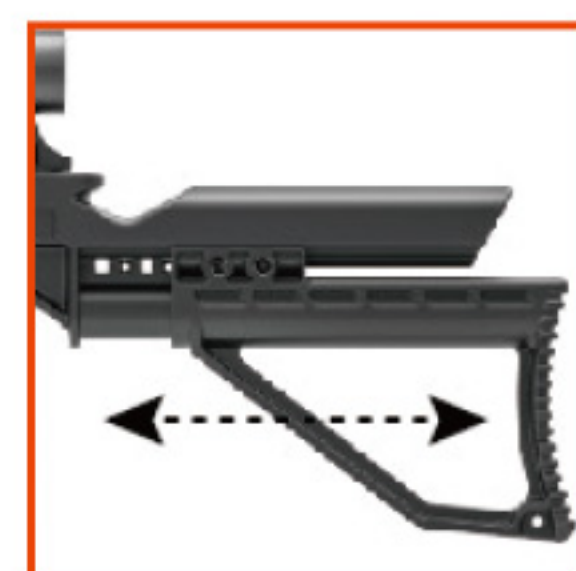

MK-XB21

175 LBS RECURVE CROSSBOW

MK-XB21 is equipped with a brand new 175 lbs bow that releases a speed on the arrows of 245 feet per second. The central structure is created on a perforated base to further reduce the weight of the crossbow.

SCOPE MOUNT

PICATINNY RAIL

STOCK

COMPOSITE / ADJUSTABLE STOCK

SPECIFICATIONS

SPEED

245 FPS

DRAW WEIGHT

175 LBS

WEIGHT

4.6 LBS

POWER STROKE

10.5"

LENGTH FOOTCLAW TO STOCK

30.5"

WIDTH

26"

MK-XB21BK
BLACK

MK-XB21GODC
GOD CAMO

245 FPS

RIP CLAW