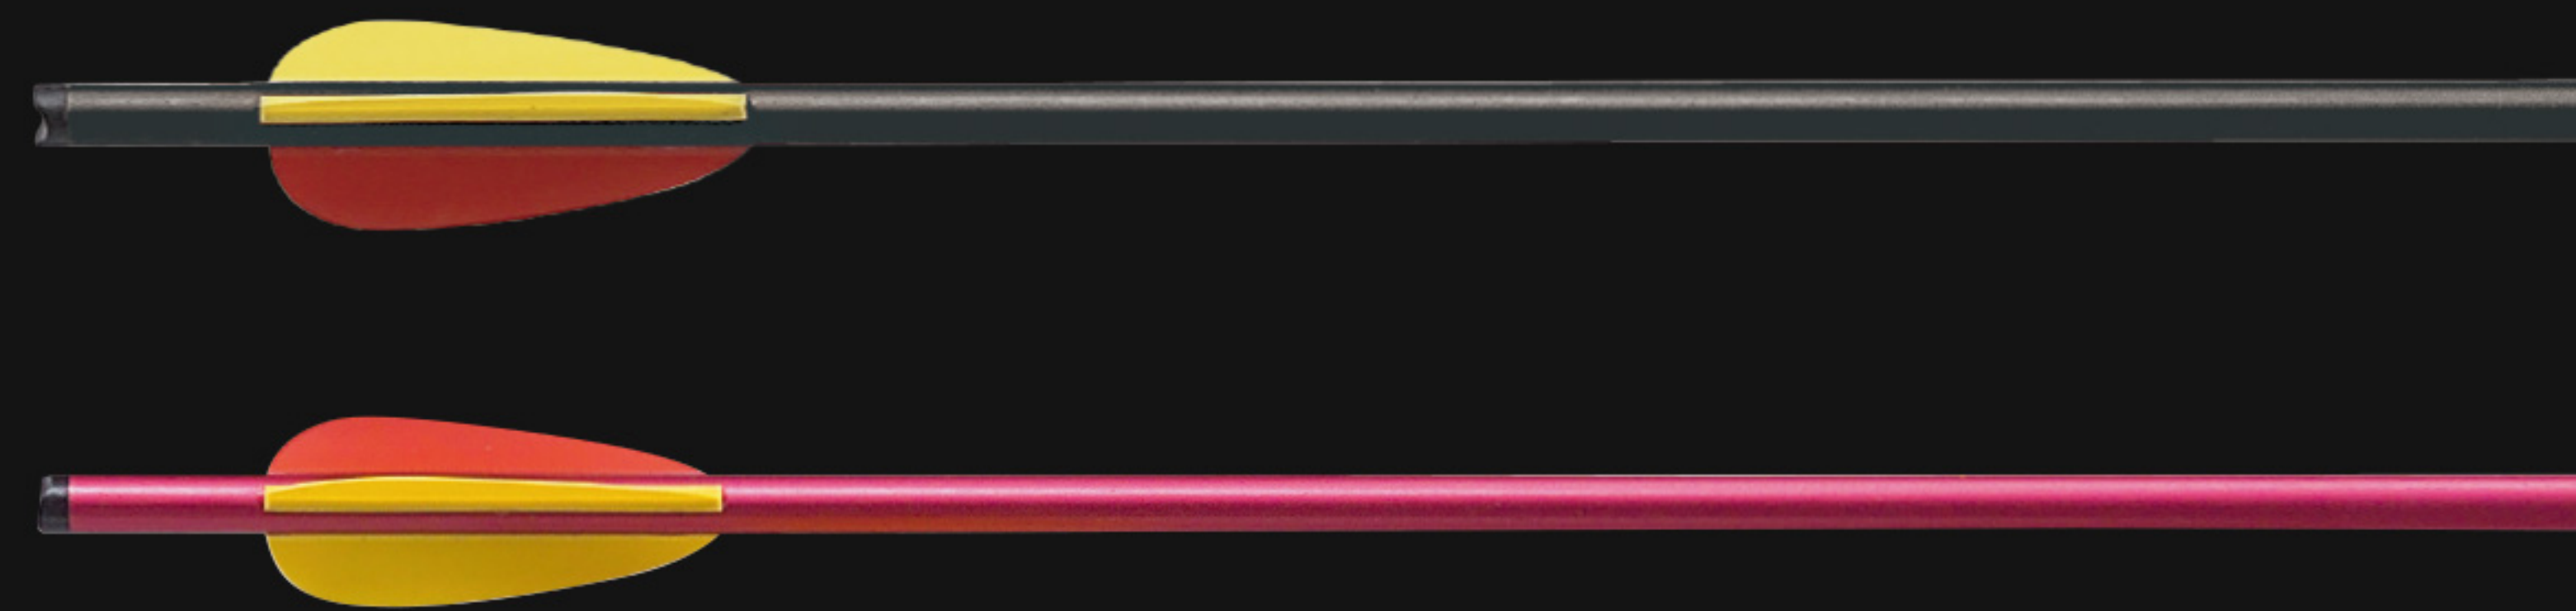

PISTAL CROSSBOW

▲ **PLASTIC BOLT**

▲ **ALUMINUM BOLT**

ALUMINUM BOLT

Aluminum bolts are lightweight, high flight speed and durable tip materials.

▲ **6 PCS / CARD**

CARBON BOLT

Carbon bolt has many advantages, they are strong, have increased resistance to deformation, and are durable.