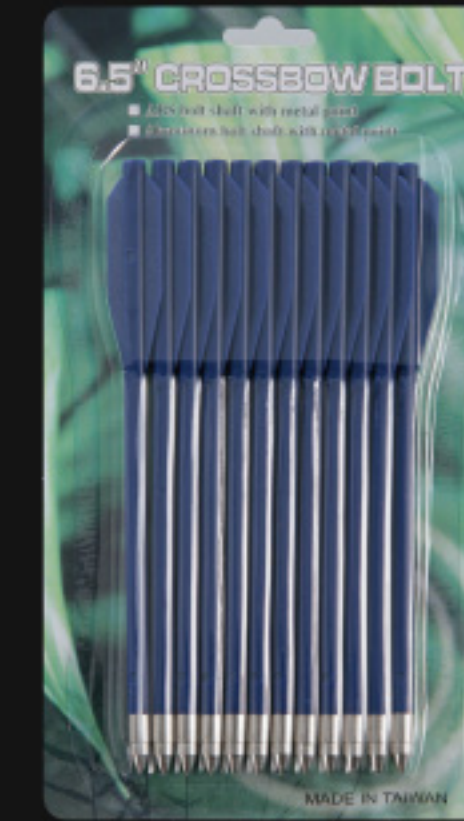

STRINGS FOR ARCHERY

- 1 **MK-CBC55** Cam + Cable wire for MK-CB55
- 2 **MK-CBC75** Buss cable for MK-NCB75 (2 pcs / set)
- 3 **MK-CBCA2** Buss cable for MK-CBA2 (2 pcs / set)

- 1 **MK-CBS55** String for MK-CB55
- 2 **MK-CBS75** String for MK-NCB75 (2 pcs / set)
- 3 **MK-CBSA2** String for MK-CBA2
- 4 **MK-RBS007** String for MK-RB007
- 5 **MK-RBS009** String for MK-RB009
- 6 **MK-RBS010** String for MK-RB010
- 7 **MK-RBS011** String for MK-RB011

PISTAL CROSSBOW

▲ **PLASTIC BOLT**

▲ **ALUMINUM BOLT**

ALUMINUM BOLT

Aluminum bolts are lightweight, high flight speed and durable tip materials.

▲ **6 PCS / CARD**

CARBON BOLT

Carbon bolt has many advantages, they are strong, have increased resistance to deformation, and are durable.