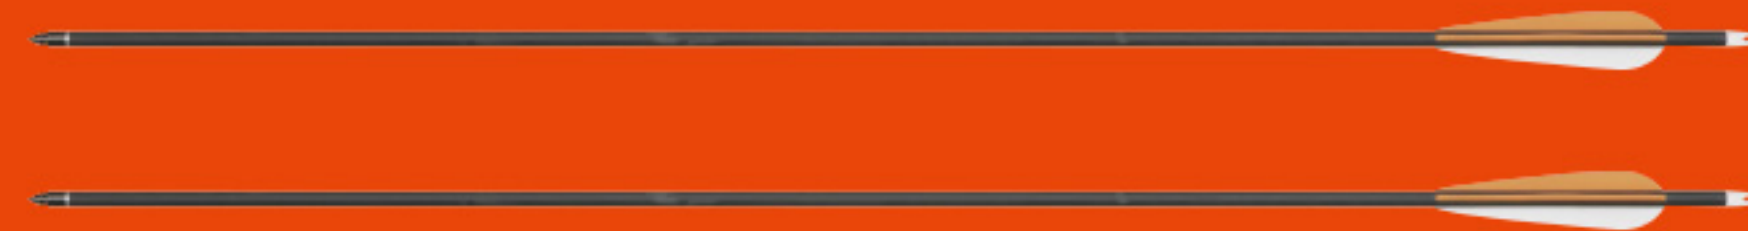

MK-CB55

55 LBS COMPOUND BOW

SPECIFICATIONS

SPEED	220 FPS
DRAW WEIGHT	40-55 LBS
WEIGHT	4 LBS
BRACE HEIGHT	7.5"
DRAW LENGTH	27-29"
AXLE TO AXLE	41.5"

**70 %
LET OFF**

RISER
ALUMINUM

LIMB
FIBERGLASS LIMB

**30" CARBON & ALUMINUM
ARROW RECOMMENDED**