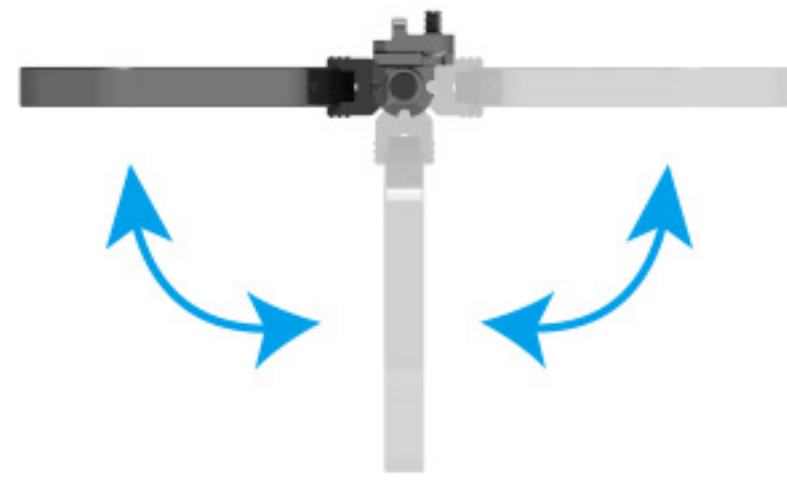

MK-XB65

200 LBS COMPOUND CROSSBOW

The MK-XB65 is shorter than others. The speed is very fast, and the wide is narrow. We have a new invention of it, the foot pedal can be folded. It's very convenient to carry or storage. You will have a wonderful experience with the product.