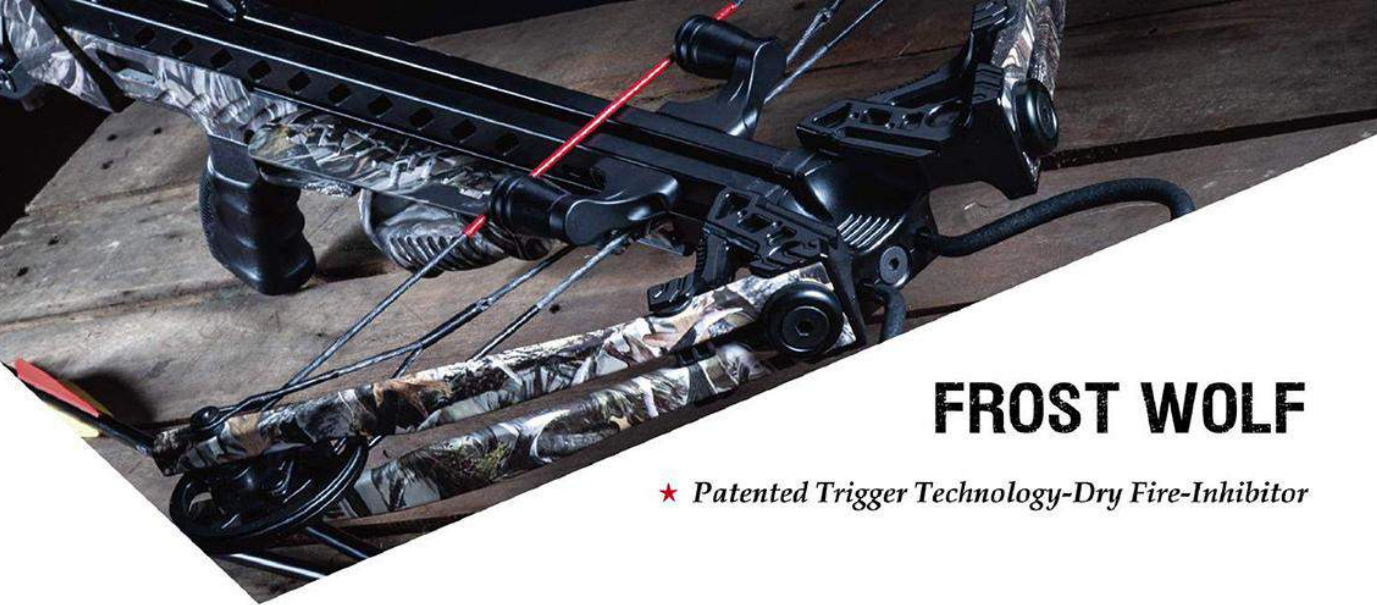

MK-XB56

175 LBS COMPOUND CROSSBOW

The MK-XB56 Frost Wolf delivers 375 feet per second from a draw weight of only 175lb. The XB-56 Frost Wolf is a light narrow crossbow with string stoppers, AR pistol grip, adjustable stock/cheek piece and fore grip. The picatinny rail can also accommodate added accessories such as bipods and torches.

FROST WOLF

★ *Patented Trigger Technology-Dry Fire-Inhibitor*