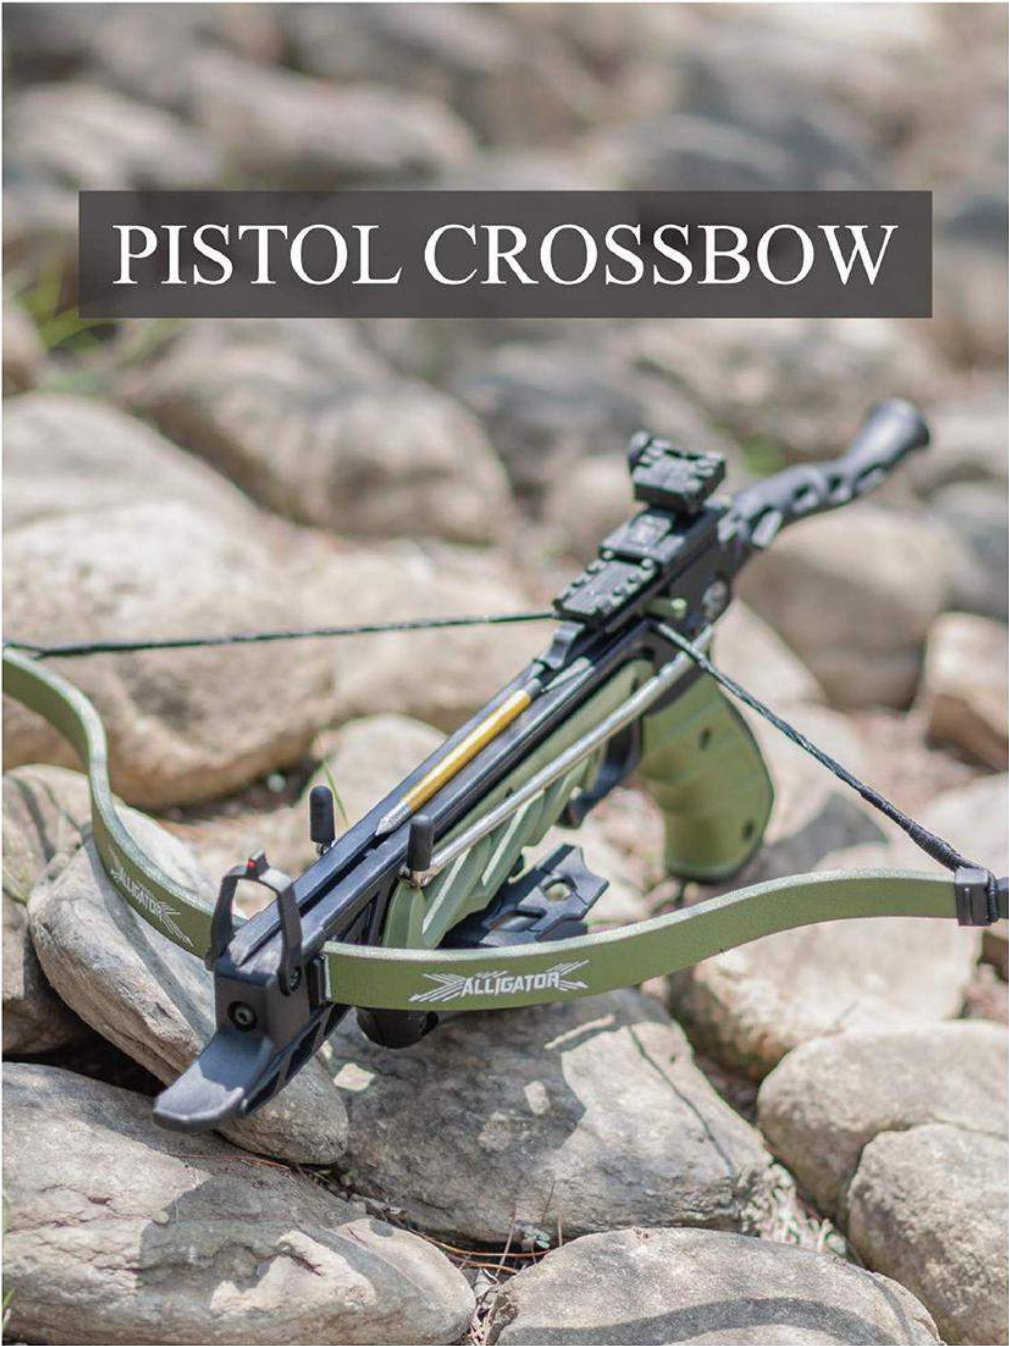

PISTOL CROSSBOW

MK-TCS1

ALLIGATOR

80 LBS SELF COCKING CROSSBOW

★ 6.5" Alum. bolt recommended

NEW