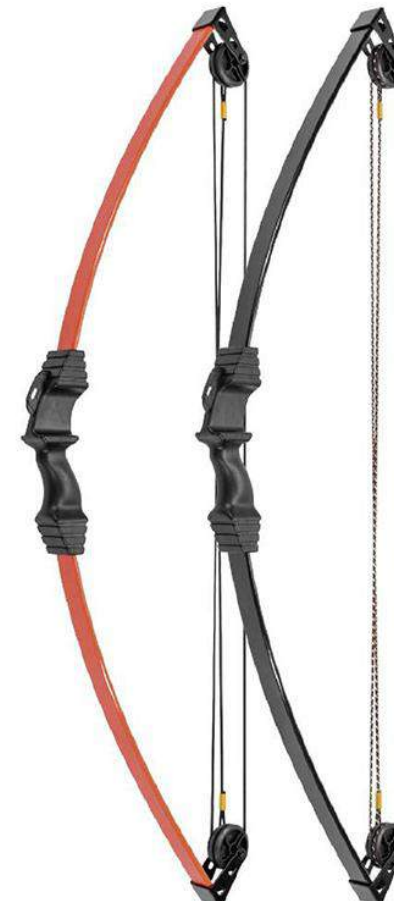

SPECIFICATIONS

DRAW WEIGHT	15 lbs
WEIGHT	1.03 lbs
DRAW LENGTH	24"
LENGTH	44"
RISER	PLASTIC
LIMB	FIBERGLASS

MK-RB008BK

■ BLACK

MK-RB008-OR

■ ORANGE

75 FEET
PER
SECOND

★ 26" & 28" Wood or Fiberglass arrow recommended

MK-CB008

10 LBS COMPOUND BOW SET

SPECIFICATIONS

DRAW WEIGHT	10 lbs
WEIGHT	1.1 lbs
DRAW LENGTH	24"
AXLE TO AXLE	34"
LET OFF	60%
RISER	PLASTIC
LIMB	FIBERGLASS

MK-CB008BK

■ BLACK

MK-CB008-OR

■ ORANGE

70 FEET
PER
SECOND

★ 26" & 28" Wood or Fiberglass arrow recommended

18 LBS RECURVE BOW SET
MK-RB015

26" & 28" Wood or Fiberglass arrow **recommended**

DRAW WEIGHT	18 lbs
FEET PER SECOND	80
DRAW LENGTH	24"
LENGTH	44"
RISER	PLASTIC
LIMB	FIBERGLASS