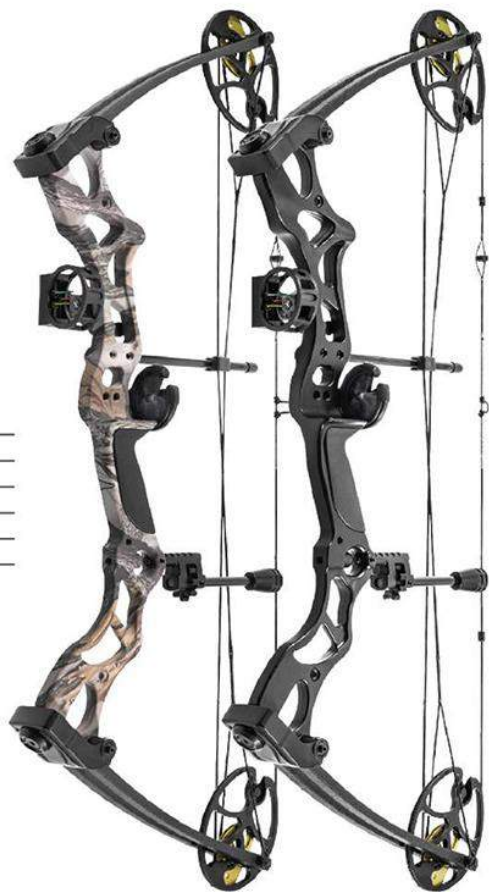

55 LBS COMPOUND BOW

The MK-CB50 is a very powerful compound bow with an adjustable drawing weight of 30 to 55 lbs and is able to shoot arrows with a velocity up to 296 fps.

296 FEET PER SECOND

DRAW WEIGHT	30-55 lbs
WEIGHT	3.3 lbs
BRACE HEIGHT	7"
DRAW LENGTH	19-29"
AXLE TO AXLE	28"
RISER	ALUMINUM
LIMB	COMPRESSION MOLDED FIBERGLASS LIMB

BASILISK

SPECIFICATIONS

DRAW WEIGHT	30-70 lbs
WEIGHT	4.4 lbs
BRACE HEIGHT	7.5"
DRAW LENGTH	25-31"
AXLE TO AXLE	31.5"
LET OFF	75-80 %
RISER	ALUMINUM

MK-CB75BK

■ BLACK

MK-CB75GODC

■ GOD CAMO

295 FEET
PER
SECOND